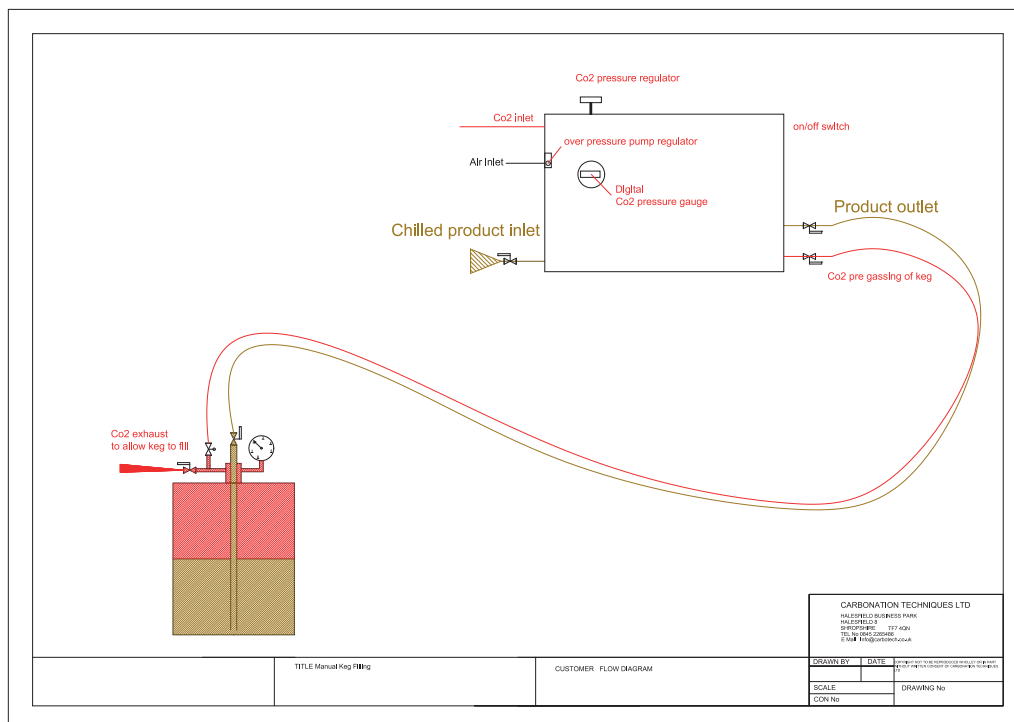

# MANUAL KEG FILLING

## KEG FILLING UMBILICAL

### DESCRIPTION

- Can be manufactured with different keg adapter types eg. A, D, G, M, S Types and key keg.
- User friendly
- Easy to clean
- All contact parts in food grade material
- Compatible with our Carbo 200